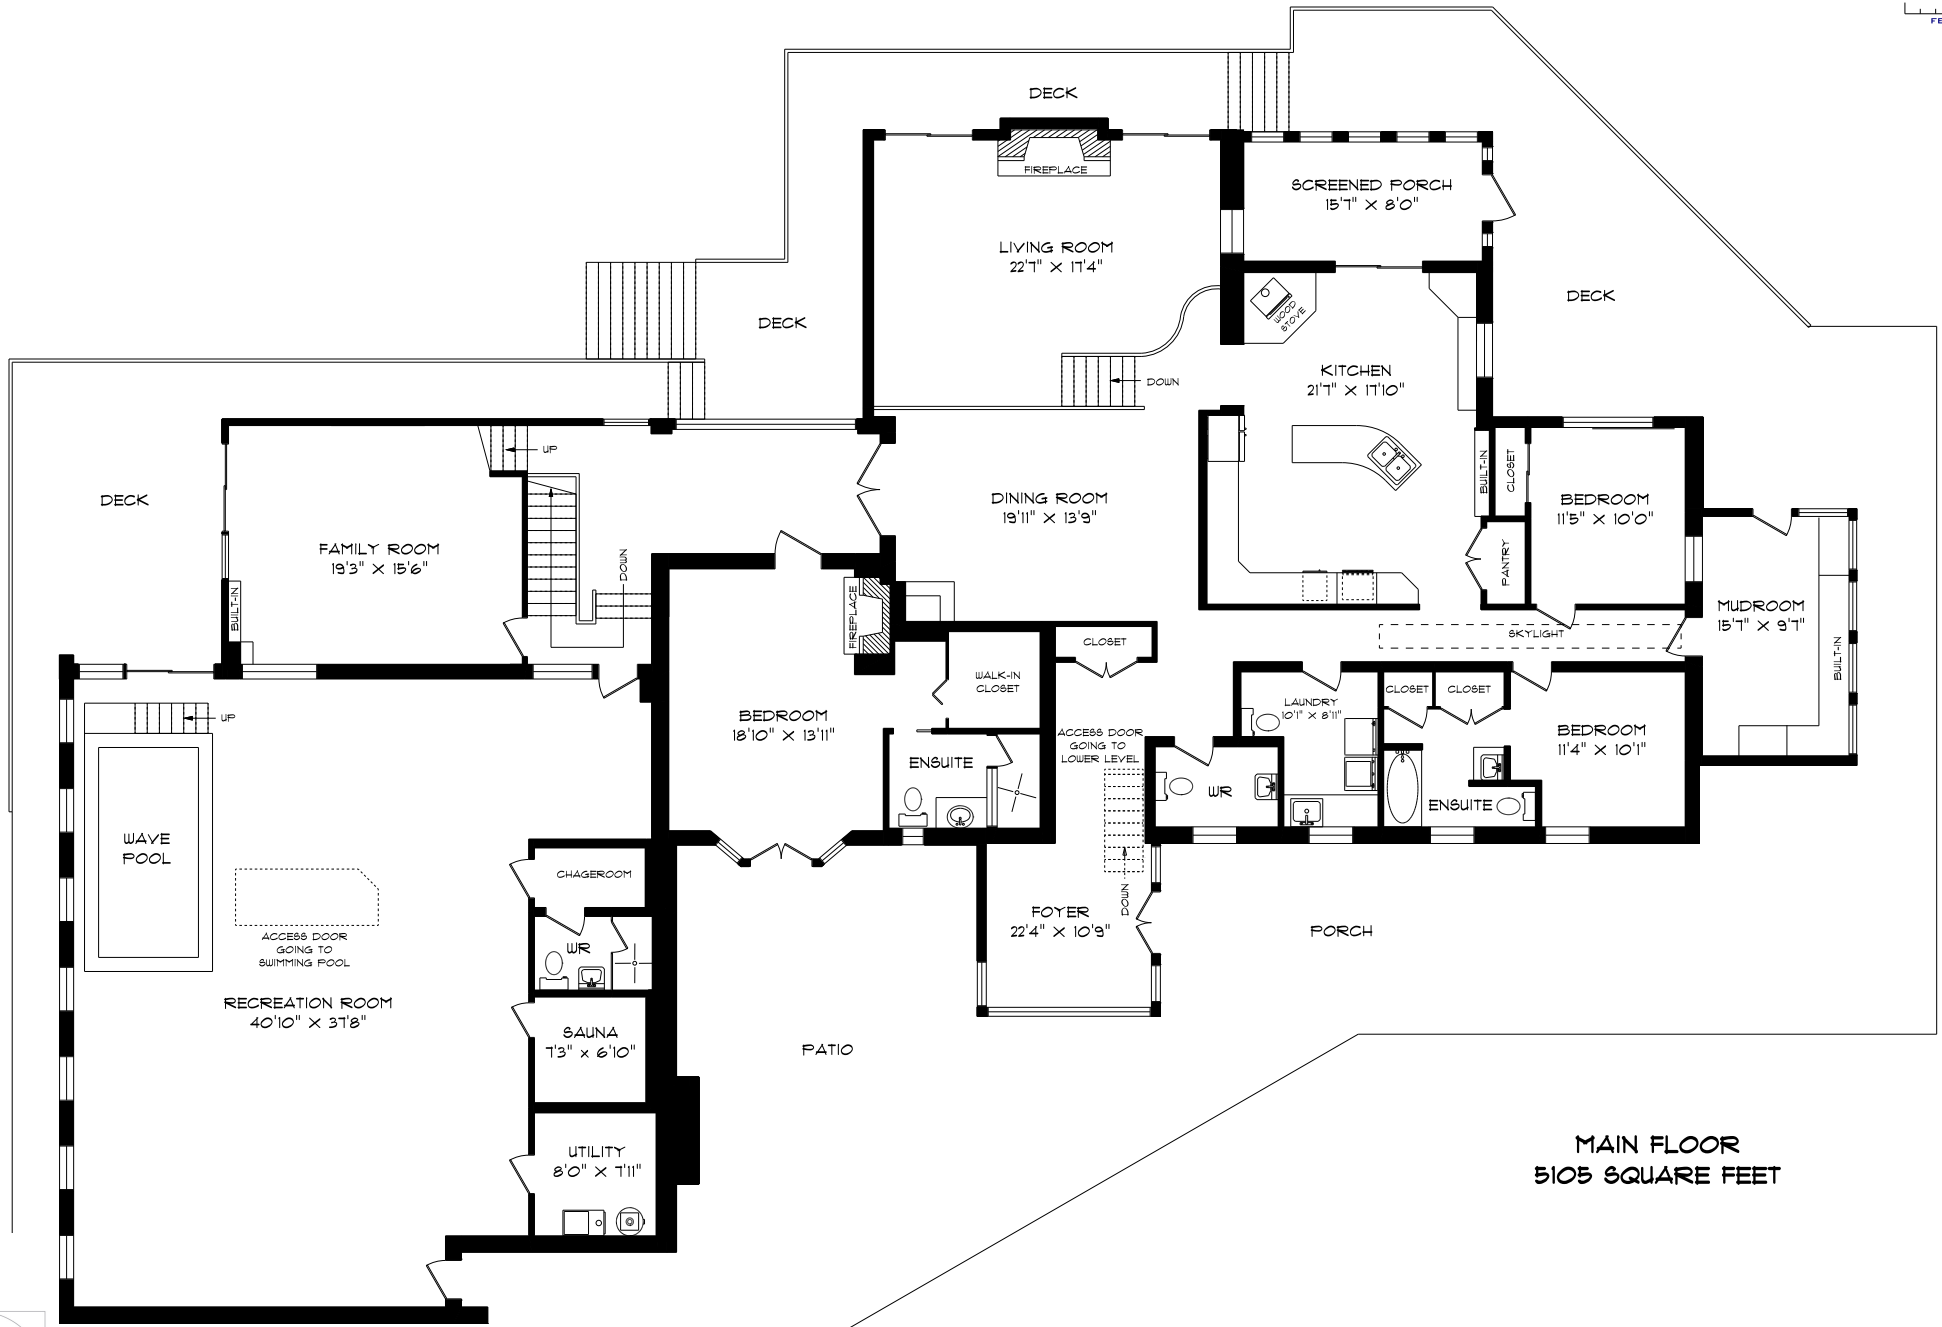

# 17085 JANE STREET

**MAIN FLOOR**  
**5105 SQUARE FEET**

PHONE 905-271-7010  
FAX 905-271-4468  
PLANS@PLANITMEASURING.COM

MEASURED ON JULY 19, 2010  
ROOM SIZES SHOULD BE CONSIDERED APPROXIMATE  
SINCE MEASUREMENTS ARE SUBJECT TO CERTIFICATION.  
E & OE.

© 2010 PLANIT MEASURING